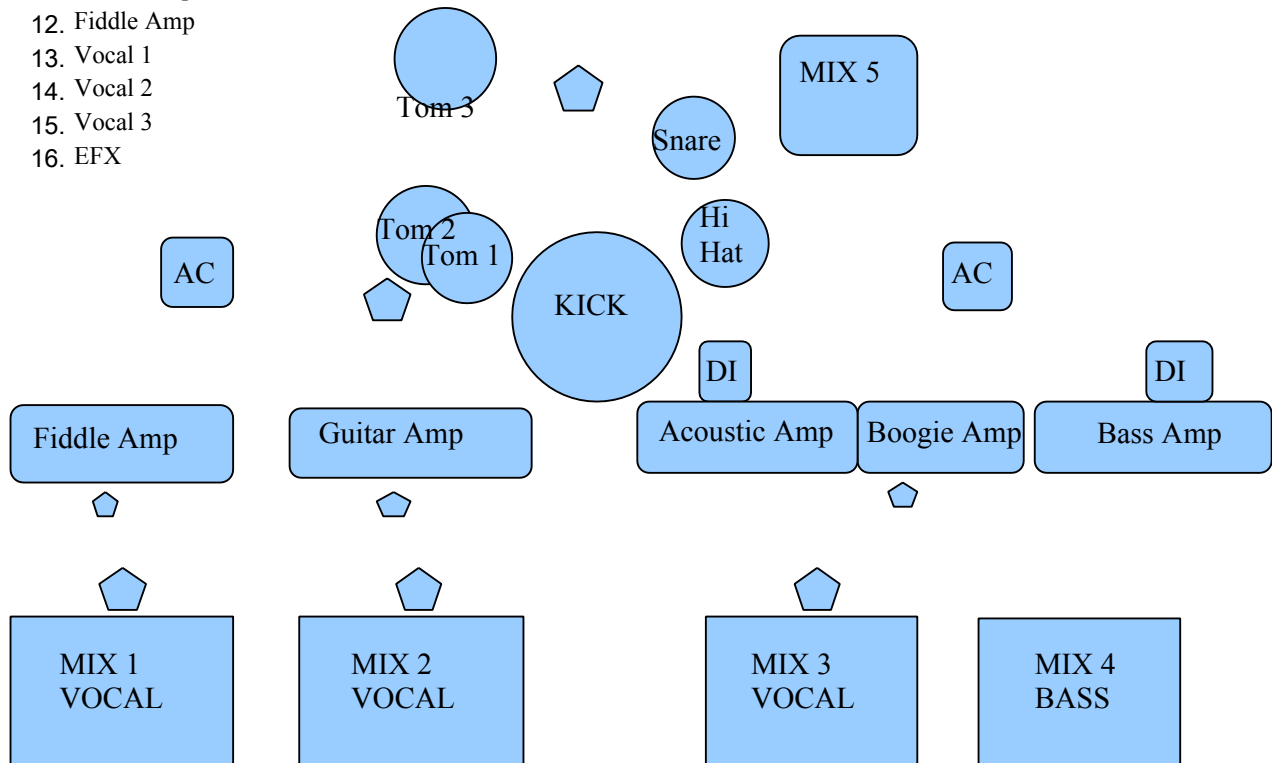

JUPITER COYOTE STAGE PLOT & INPUT LIST

1. Kick
2. Snare
3. Hi hat
4. Tom 1
5. Tom 2
6. Tom 3
7. Overhead Ride
8. Bass DI phantom Power
9. Boogie Amp
10. California Blonde Acoustic Amp DI
11. Guitar Amp
12. Fiddle Amp
13. Vocal 1
14. Vocal 2
15. Vocal 3
16. EFX